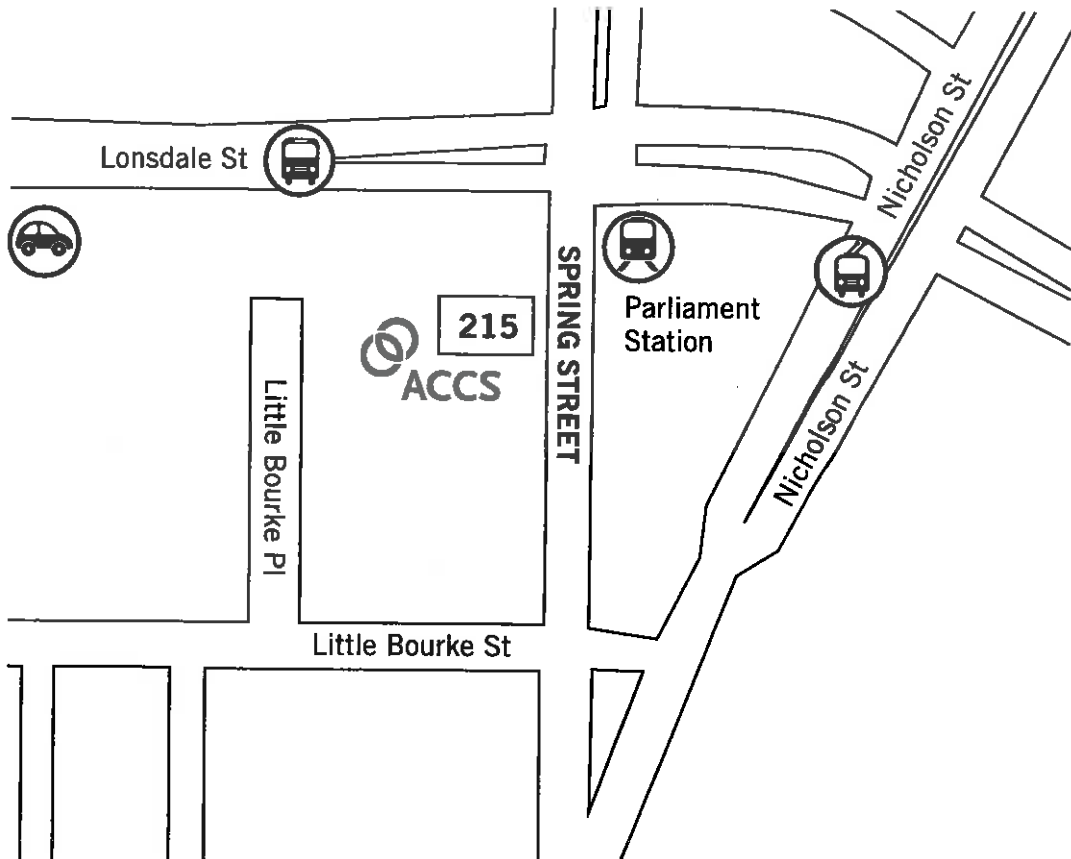

NEW LOCATION OF THE ACCIDENT COMPENSATION CONCILIATION SERVICE

Level 1, 215 Spring Street, Melbourne

Telephone: (03) 9940 1111 Freecall: 1800 635 960

Getting There

Car

Public parking which includes disabled spaces, is available at Secure Parking, 59 Lonsdale Street. Parking fees apply.

There is also some street parking, including two disabled spaces which are located along Spring Street. Parking fees apply.

Train

Short walk to Parliament Station

Tram

Tram numbers 86 and 96 runs along Nicholson Street into Spring Street. Please disembark at tram stop 10 - Parliament Station.

Bus

Bus numbers 302, 303, 304, 305, 309, 318, 350, 905, 906, 907 and 908 runs along Lonsdale Street.